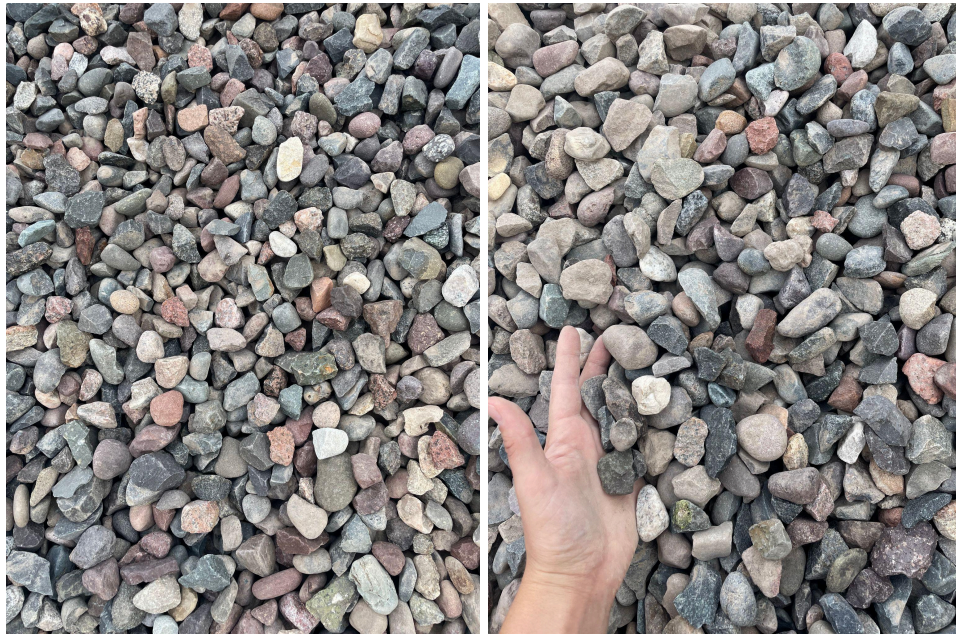

1.5" River Rock

1.5" Limestone

3/4" Limestone

1.5" Trap Rock

Clay fill (common)

*Call the Office at (651) 408-3565 with any questions or to pay by card (3% surcharge fee)
Office hours 7:00am-4:00pm Monday-Friday
All totals will have Washington county's 8.375% sales tax added